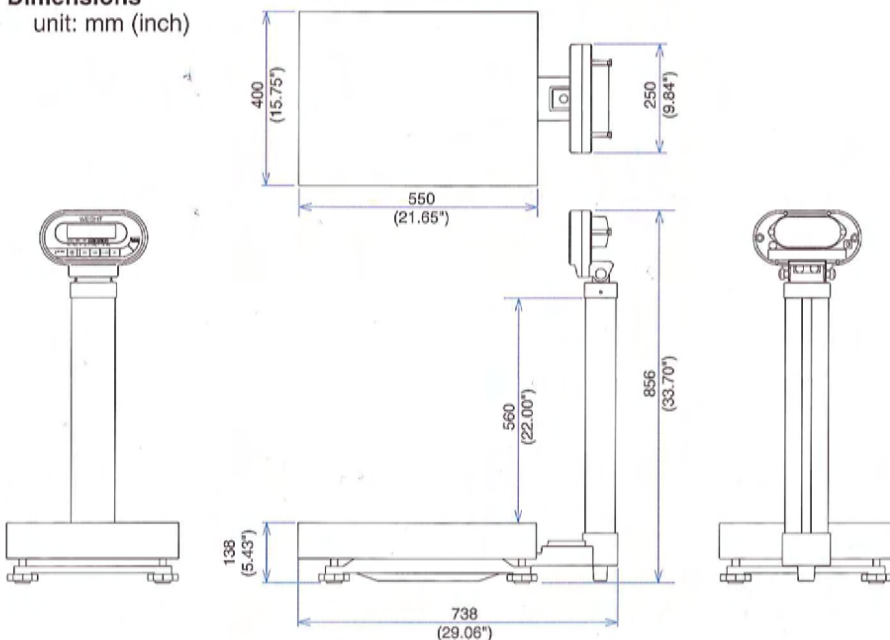

Check Weighing Function Simplifies Control

When the user defined upper limit is exceeded, the letter "H" is displayed. When the value is under the lower limit, "L" is displayed. An audible beep warns the operator that the item is out of tolerance.

Specifications (IGX & IGB)

Model		
Capacity (Minimum graduation)	150 kg (50 g) 60 kg (20 g) ----- 150 kg / 300 lb (0.05 kg / 0.1 lb) <USA, Canada only> 60 kg / 150 lb (0.02 kg / 0.05 lb)	
Accuracy	Selectable 1 / 3000, 1 / 6000, 1 / 7500, NOTE: Legal for Trade setting is 1 / 3000	
Weight indicator	5 digit, 29 mm (1.14") VFD	5 digit, 25 mm (0.98") LCD
Display annunciators	ZERO (▼) TARE (▼)	
Weight	16.8 kg / 37.04 lb	16.0 kg / 35.23 lb
Operating temperature	-5 °C to 40 °C (23 °F to 109 °F)	
Electrical power	AC100 V, 120 V, 220 V, 240 V	(2) D size batteries or AC Adaptor Note: Up to 500 hours of continuous use with alkaline, dry batteries

Dimensions

unit: mm (inch)

Design and specifications are subject to change without notice.

 **ISHIDA**

 **ISHIDA CO., LTD.**

RICE LAKE WEIGHING SYSTEMS
Industrial Solutions on a Global Scale®

ISO
9001
REGISTERED